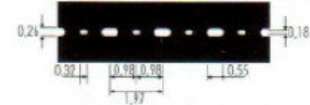

## Features a patented Non-Slip Cover!

Part No.	INCHES	METRIC	Unit Packs	Stick lengths
<b>LOW Density</b>				
DUCT-0505	1/2 X 5/8	15X17	60	2 M
DUCT-L051	.5 X 1	15 X 30	48	2 M
DUCT-L0515	1/2 X 1 1/2	15x40	36	2 M
DUCT-L11	1 X 1	25X30	40	2 M
DUCT-L115	1 X 1 1/2	25X40	30	2 M
DUCT-L12	1 X 2 1/4	25x60	20	2 M
DUCT-L13	1 X 3	25x80	16	2 M
DUCT-L14	1 X 4	25x100	12	2 M
DUCT-L151	1 1/2 X 1	40X30	24	2 M
DUCT-L1515	1 1/2 X 1 1/2	40X40	20	2 M
DUCT-L152	1 1/2 X 2 1/4	40x60	18	2 M
DUCT-L153	1 1/2 X 3	40x80	12	2 M
DUCT-L154	1 1/2 X 4	40x100	8	2 M
DUCT-L21	2 1/4 X 1	60X30	16	2 M
DUCT-L215	2 1/4 X 1 1/2	60x40	12	2 M
DUCT-L22	2 1/4 X 2 1/4	60x60	12	2 M
DUCT-L23	2 1/4 X 3	60x80	12	2 M
DUCT-L24	2 1/4 X 4	60x100	8	2 M
DUCT-L315	3 X 1 1/2	80x40	12	2 M
DUCT-L32	3 X 2 1/4	80x60	12	2 M
DUCT-L33	3 X 3	80x80	12	2 M
DUCT-L34	3 X 4	80x100	8	2 M
DUCT-L44	4 X 4	100x100	8	2 M
DUCT-L46	4 X 6	100 X 150	4	2 M

### HIGH Density

DUCT-H11	1 X 1	25X30	40	2 M
DUCT-H115	1 X 1 1/2	25X40	30	2 M
DUCT-H12	1 X 2 1/4	25x60	20	2 M
DUCT-H13	1 X 3	25x80	16	2 M
DUCT-H14	1 X 4	25x100	12	2 M
DUCT-H1515	1 1/2 X 1 1/2	40X40	20	2 M
DUCT-H152	1 1/2 X 2 1/4	40x60	18	2 M
DUCT-H153	1 1/2 X 3	40x80	12	2 M
DUCT-H154	1 1/2 X 4	40x100	8	2 M
DUCT-H215	2 1/4 X 1 1/2	60x40	12	2 M
DUCT-H22	2 1/4 X 2 1/4	60x60	12	2 M
DUCT-H23	2 1/4 X 3	60x80	12	2 M
DUCT-H24	2 1/4 X 4	60x100	8	2 M
DUCT-H315	3 X 1 1/2	80x40	12	2 M
DUCT-H32	3 X 2 1/4	80x60	12	2 M
DUCT-H33	3 X 3	80x80	12	2 M
DUCT-H34	3 X 4	80x100	8	2 M
DUCT-H44	4 X 4	100x100	8	2 M

Put a W = white or G = gray at the end of the part#  
Ex.: DUCT-L12G is low density 1" wide and 2" high gray

### Technical Data

W (A)=0,59 inc. (15mm.)

W (A)=0,98-2,36 inc. (25-60mm.)

W (A)=3,15-4,72 inc. (80-120mm.)

W (A)=5,91-7,88 inc. (150-200mm.)