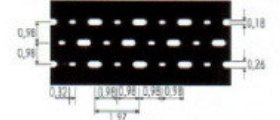

Put a W = white or G = gray at the end of the part#  
Ex.: DUCT-L12G is low density 1" wide and 2" high gray

### Technical Data

W (A)=0,59 inc. (15mm.)

W (A)=0,98-2,36 inc. (25-60mm.)

W (A)=3,15-4,72 inc. (80-120mm.)

W (A)=5,91-7,88 inc. (150-200mm.)

### Low density (L)