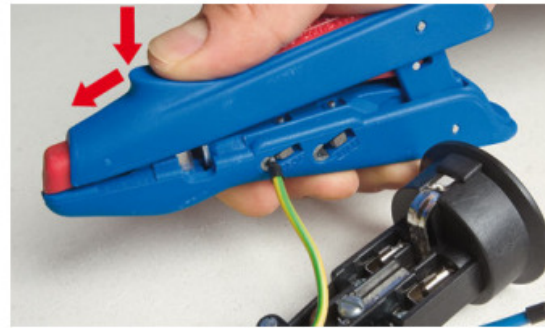

WEICON has been developing and producing various types of cable stripper since 1967. These premium quality tools are TÜV-tested, carry the GS seal for verified safety, and were developed taking occupational safety and user-friendliness aspects into account. The WEICON range includes cable strippers, cable dismantling tools, wire strippers and various multifunctional tools for professional users.

Description

The WEICON multi-functional tools offer a large number of options for stripping a wide range of cable types. The product family of the tools includes various types, which have different additional functions and thus meet the individual needs of the users.

The WEICON Duo-Crimp No. 300 can be used to strip conductors and crimp terminals. The automatic scanning system means that there is no need to adjust to the cable cross-section. The stripper has an optical length scale from 8 – 20 mm and is suitable for all flexible and solid conductors of 0.5 mm² - 6.0 mm². The Duo-Crimp No. 300 strips conductors at a length of 5 mm, preventing the individual conductors from splaying. The conductor can then be twisted. Two crimping ranges of 0.5 – 2.5 mm² and 4.0 – 6.0 mm² are available for crimping terminals. An easy-to-reach side cutter is integrated into the Duo-Crimp No. 300 and can be used up to a cable diameter of 6 mm (solid conductors up to 4 mm).

Technical data

Cable type	Fine-wired and solid conductors with PVC insulation
Field of use	0,5 – 6,0 mm ²
Inner blade	Replaceable
Additional benefits	Side cutter, solid up to 4.0mm ² , flexible up to 6.0mm ²
Additional functions	Terminal crimping 0.5 - 2.5mm ² and 4.0 - 6.0mm ²
Approval/certificates	Safety tested by TÜV NORD
Material	Glass fibre reinforced polyamide
Length	160 mm
Weight	115 gr