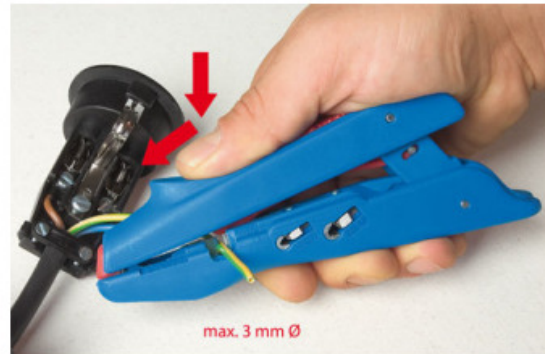

WEICON has been developing and producing various types of cable stripper since 1967. These premium quality tools are TÜV-tested, carry the GS seal for verified safety, and were developed taking occupational safety and user-friendliness aspects into account. The WEICON range includes cable strippers, cable dismantling tools, wire strippers and various multifunctional tools for professional users.

Description

The WEICON multi-functional tools offer a large number of options for stripping a wide range of cable types. The product family of the tools includes various types, which have different additional functions and thus meet the individual needs of the users.

The WEICON Duo-Crimp No. 300 can be used to strip conductors and crimp terminals. The automatic scanning system means that there is no need to adjust to the cable cross-section. The stripper has an optical length scale from 8 – 20 mm and is suitable for all flexible and solid conductors of 0.5 mm² - 6.0 mm². The Duo-Crimp No. 300 strips conductors at a length of 5 mm, preventing the individual conductors from splaying. The conductor can then be twisted. Two crimping ranges of 0.5 – 2.5 mm² and 4.0 – 6.0 mm² are available for crimping terminals. An easy-to-reach side cutter is integrated into the Duo-Crimp No. 300 and can be used up to a cable diameter of 6 mm (solid conductors up to 4 mm).

Technical data

Cable type	Fine-wired and solid conductors with PVC insulation
Field of use	0,5 – 6,0 mm ²
Inner blade	Replaceable
Additional benefits	Side cutter, solid up to 4.0mm ² , flexible up to 6.0mm ²
Additional functions	Terminal crimping 0.5 - 2.5mm ² and 4.0 - 6.0mm ²
Approval/certificates	Safety tested by TÜV NORD
Material	Glass fibre reinforced polyamide
Length	160 mm
Weight	115 gr